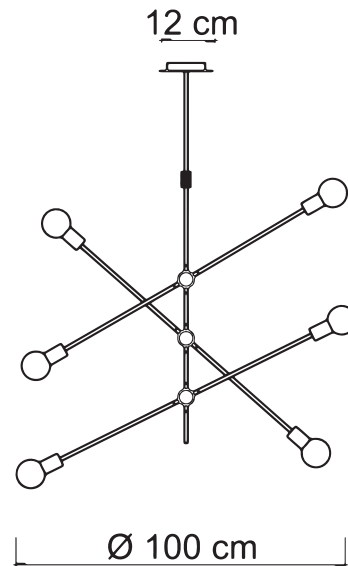

ANNA/6

Ceiling lamp

The Anna lamp collection is a timeless addition to our catalog, thanks to its minimalist and enduring design. It has been a part of our collection for several years and continues to be a popular choice due to its timeless appeal. Available in various versions, from single pendants to floor lamps, Anna offers the opportunity to fully illuminate any interior space.

2048	ANNA/6
Power	1 x max 26W
Input	220/240 V - 50/60Hz
Lampholder	E27 - Bulb not included
IP	20

PACKAGING DATA :

Packages	1
Net Weight	2,5kg
Gross Weight	2,7kg
Volume	0,0612 m ³

Any interventions on the light source of this article must be carried out by qualified personnel or by the manufacturer himself.
Any operation carried out without prior consultation with Contemporanea srl will void the guarantee

CE [RoHS] RoHS

MATERIAL :

Frame	Metal
Diffuser	Light source

FINISHING TABLE :

Frame	 Brushed Brass
-------	---